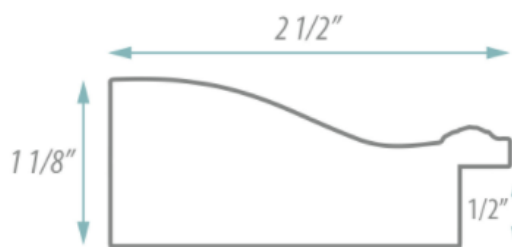

SPECIFICATION SHEET

FRAMED MIRROR

MODEL#: FM 80605-21X36

FRAMED MIRRORS COLLECTION

FEATURES:

- ONE 21X36" HIGH RESOLUTION SILVER PLATE GLASS MIRROR SIZE W/ DECORATIVE FRAME.
- "WALL HUGGER" HANGER FOR MOUNTING INCLUDED.
- STANDARD MOUNTING STYLE IS VERTICAL. FOR HORIZONTAL, PLEASE SPECIFY WHEN ORDERING.
- PACKED IN FOUR WALL (FOLDED DOUBLE WALL) CORRUGATION.
- STYLE: TRANSITIONAL
- COLOR: BRONZE/GOLD
- FINISH: LEAF/FOIL

MIRROR FINISHES:

- FLAT POLISHED EDGE
- BEVELED EDGE

OVERALL SIZE DIMENSION: 26" WIDE X 41" HIGH X 1 1/8" DEEP