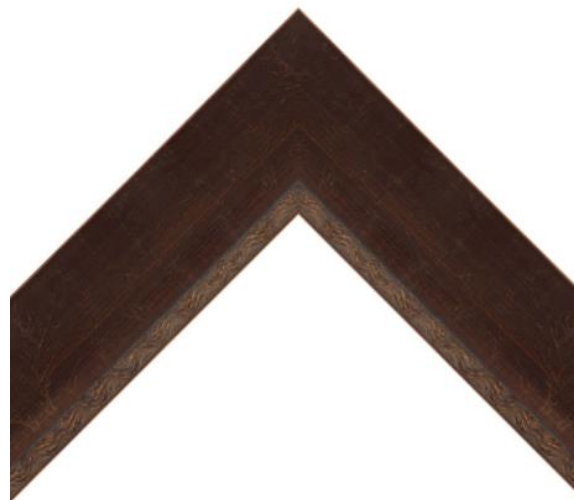

SPECIFICATION SHEET

FRAMED MIRROR

MODEL#: FM 80605-21X36

FRAMED MIRRORS COLLECTION

FEATURES:

- ONE 21X36" HIGH RESOLUTION SILVER PLATE GLASS MIRROR SIZE W/ DECORATIVE FRAME.
- "WALL HUGGER" HANGER FOR MOUNTING INCLUDED.
- STANDARD MOUNTING STYLE IS VERTICAL. FOR HORIZONTAL, PLEASE SPECIFY WHEN ORDERING.
- PACKED IN FOUR WALL (FOLDED DOUBLE WALL) CORRUGATION.
- STYLE: TRANSITIONAL
- COLOR: BRONZE/GOLD
- FINISH: LEAF/FOIL

MIRROR FINISHES:

- FLAT POLISHED EDGE
- BEVELED EDGE

OVERALL SIZE DIMENSION: 26" WIDE X 41" HIGH X 1 1/8" DEEP